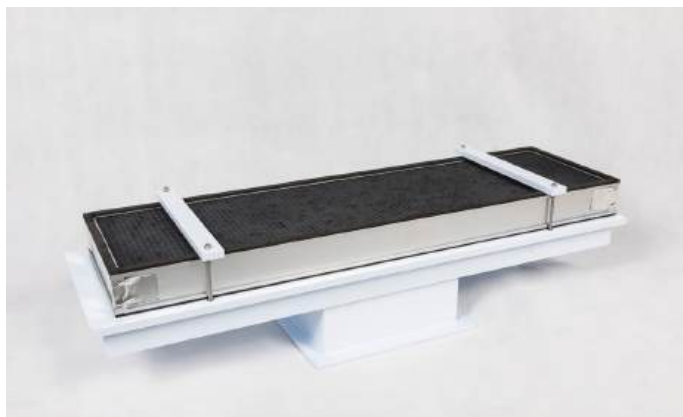

Pre Filters

Catalog no.	Description	Size
CF-90-FR	Prefilter for Ductless fume hood size 90 cm	800x300x70mm
CF-120-FR	Prefilter for Ductless fume hood size 120 cm	1100x300x70mm
CF-150-FR	Prefilter for Ductless fume hood size 150 cm	1400x300x70mm
CF-180-FR	Prefilter for Ductless fume hood size 180 cm	1700x300*70mm
CF-XXX-FR	Prefilter for Ductless fume hood - Custom size	XXXx300*70mm

HEPA Filters

Catalog no.	Description	Size
CF-90-HP	HEPA filter for Ductless fume hood size 90 cm	800x300x70mm
CF-120-HP	HEPA filter for Ductless fume hood size 120 cm	1100x300x70mm
CF-150-HP	HEPA filter for Ductless fume hood size 150 cm	1400x300x70mm
CF-180-HP	HEPA filter for Ductless fume hood size 180 cm	1700x300x70mm
CF-XXX-HP	HEPA filter for Ductless fume hood size 180 cm	XXXXx300x70mm

Tel : 1-855-6-TOPAIR International: +1-855-686-7247 Email: sales@topairsystems.com
www.topairsystems.com | Headquarters: 300 First Avenue, Suite 102, Needham, MA 02494 USA