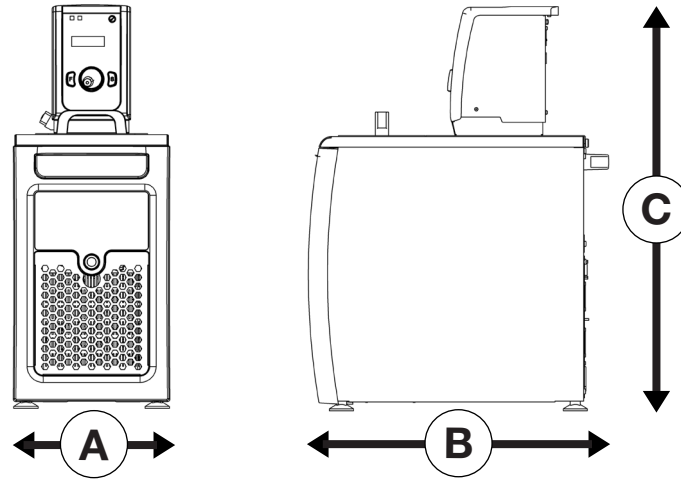

Overall dimensions

Please note images are for representation purposes only

Packed weight: 36.3kg
Product weight: 29.1kg

Packed dimensions:
A: 465mm
B: 610mm
C: 755mm

Product dimensions:
A: 245mm
B: 430mm
C: 640mm

Working area

Working area:
D: 118mm
E: 154mm
F: 145mm
(10mm below top)

LT ecocool™ 100 minimum immersion volume depth: 85mm

LT ecocool™ 150 minimum immersion volume depth: 130mm

Please note images are for representation purposes only