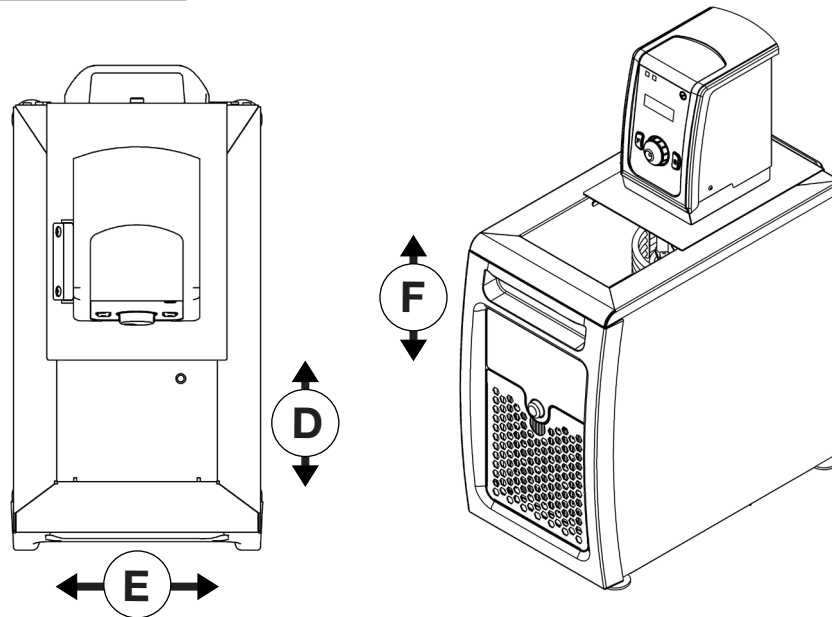

Overall dimensions

Please note images are for representation purposes only

Packed weight: 36.3kg
Product weight: 29.1kg

Packed dimensions:
A: 465mm
B: 610mm
C: 755mm

Product dimensions:
A: 245mm
B: 430mm
C: 640mm

Working area

Working area:
D: 118mm
E: 154mm
F: 145mm
(10mm below top)

LT ecocool™ 100 minimum immersion volume depth: 85mm

LT ecocool™ 150 minimum immersion volume depth: 130mm

Please note images are for representation purposes only