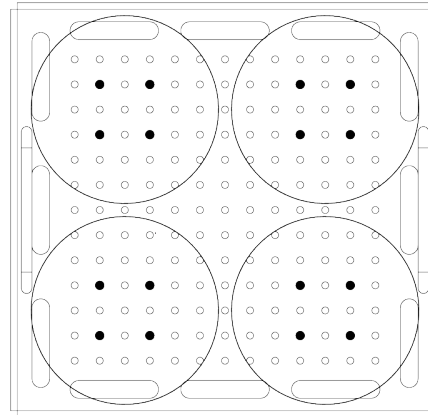

**Packed weight:** 11kg  
**Product weight:** 9.2kg

**Packed dimensions;**  
A 470mm  
B 470mm  
C 450mm

**Product dimensions;**  
A 360mm  
B 380mm  
C 275mm

<b>D</b>	298mm (at opening)
<b>D</b>	235mm (tray length)
<b>E</b>	323mm (at opening)
<b>E</b>	240mm (tray width)
<b>F</b>	118mm
<b>G</b>	136mm
<b>H</b>	227mm

## Flask tray (TF12)

Vessel	Capacity (bath w/out lid)	Capacity (bath with lid)
25ml flask	18	18
50ml flask	14	14
100ml flask	9	9
250ml flask	5	5
500ml flask	4	4
1000ml flask	2	2
SH-DWP	2	2

## Flask tray (TF12) - Optimal flask clamp positions

25ml

50ml

100ml

250ml

500ml

1000ml