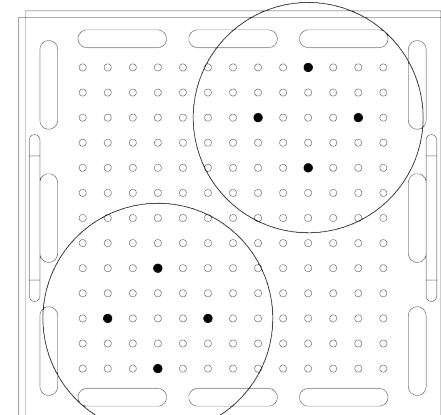

**Packed weight:** 11kg  
**Product weight:** 9.2kg

**Packed dimensions;**  
A 470mm  
B 470mm  
C 450mm

**Product dimensions;**  
A 360mm  
B 380mm  
C 275mm

<b>D</b>	298mm (at opening)
<b>D</b>	235mm (tray length)
<b>E</b>	323mm (at opening)
<b>E</b>	240mm (tray width)
<b>F</b>	118mm
<b>G</b>	136mm
<b>H</b>	227mm

## Flask tray (TF12)

Vessel	Capacity (bath w/out lid)	Capacity (bath with lid)
25ml flask	18	18
50ml flask	14	14
100ml flask	9	9
250ml flask	5	5
500ml flask	4	4
1000ml flask	2	2
SH-DWP	2	2

## Flask tray (TF12) - Optimal flask clamp positions

25ml

50ml

100ml

250ml

500ml

1000ml