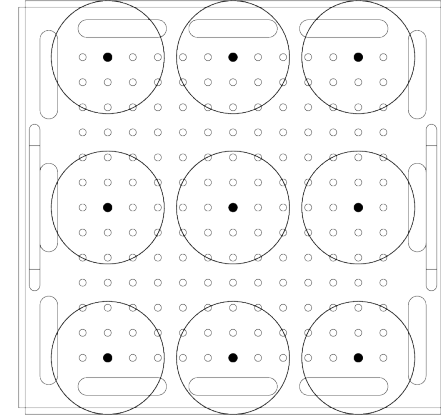

**Packed weight:** 11kg  
**Product weight:** 9.2kg

**Packed dimensions;**  
A 470mm  
B 470mm  
C 450mm

**Product dimensions;**  
A 360mm  
B 380mm  
C 275mm

<b>D</b>	298mm (at opening)
<b>D</b>	235mm (tray length)
<b>E</b>	323mm (at opening)
<b>E</b>	240mm (tray width)
<b>F</b>	118mm
<b>G</b>	136mm
<b>H</b>	227mm

## Universal tray (TU12)

Vessel	Capacity (bath w/out lid)	Capacity (bath with lid)
25ml flask	24	24
50ml flask	18	18
100ml flask	10	10
150ml flask	9	9
250ml flask	6	6
500ml flask	4	4
1000ml flask	2	0
125ml Duran® YOUTILITY	15	15
250ml Duran® YOUTILITY	9	9
500ml Duran® YOUTILITY	6	3
1000ml Duran® YOUTILITY	5	0
25ml Duran® 21-801	25	25
50ml Duran® 21-801	23	23
100ml Duran® 21-801	14	14
150ml Duran® 21-801	12	12
250ml Duran® 21-801	9	9
500ml Duran® 21-801	6	5
1000ml Duran® 21-801	5	2

## Flask tray (TF12)

Vessel	Capacity (bath w/out lid)	Capacity (bath with lid)
25ml flask	18	18
50ml flask	14	14
100ml flask	9	9
250ml flask	5	5
500ml flask	4	4
1000ml flask	2	2
SH-DWP	2	2

## Flask tray (TF12) - Optimal flask clamp positions

25ml

50ml

100ml

250ml

500ml

1000ml