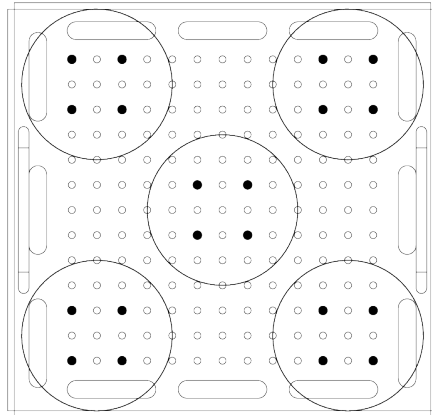

**Packed weight:** 11kg  
**Product weight:** 9.2kg

**Packed dimensions;**  
A 470mm  
B 470mm  
C 450mm

**Product dimensions;**  
A 360mm  
B 380mm  
C 275mm

<b>D</b>	298mm (at opening)
<b>D</b>	235mm (tray length)
<b>E</b>	323mm (at opening)
<b>E</b>	240mm (tray width)
<b>F</b>	118mm
<b>G</b>	136mm
<b>H</b>	227mm

## Flask tray (TF12)

Vessel	Capacity (bath w/out lid)	Capacity (bath with lid)
25ml flask	18	18
50ml flask	14	14
100ml flask	9	9
250ml flask	5	5
500ml flask	4	4
1000ml flask	2	2
SH-DWP	2	2

## Flask tray (TF12) - Optimal flask clamp positions

25ml

50ml

100ml

250ml

500ml

1000ml