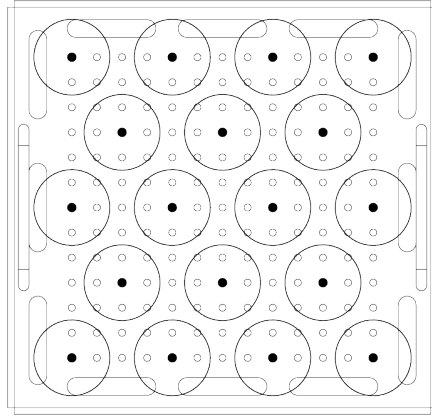

**Packed weight:** 11kg  
**Product weight:** 9.2kg

**Packed dimensions;**  
A 470mm  
B 470mm  
C 450mm

**Product dimensions;**  
A 360mm  
B 380mm  
C 275mm

<b>D</b>	298mm (at opening)
<b>D</b>	235mm (tray length)
<b>E</b>	323mm (at opening)
<b>E</b>	240mm (tray width)
<b>F</b>	118mm
<b>G</b>	136mm
<b>H</b>	227mm

## Universal tray (TU12)

Vessel	Capacity (bath w/out lid)	Capacity (bath with lid)
25ml flask	24	24
50ml flask	18	18
100ml flask	10	10
150ml flask	9	9
250ml flask	6	6
500ml flask	4	4
1000ml flask	2	0
125ml Duran® YOUTILITY	15	15
250ml Duran® YOUTILITY	9	9
500ml Duran® YOUTILITY	6	3
1000ml Duran® YOUTILITY	5	0
25ml Duran® 21-801	25	25
50ml Duran® 21-801	23	23
100ml Duran® 21-801	14	14
150ml Duran® 21-801	12	12
250ml Duran® 21-801	9	9
500ml Duran® 21-801	6	5
1000ml Duran® 21-801	5	2

## Flask tray (TF12)

Vessel	Capacity (bath w/out lid)	Capacity (bath with lid)
25ml flask	18	18
50ml flask	14	14
100ml flask	9	9
250ml flask	5	5
500ml flask	4	4
1000ml flask	2	2
SH-DWP	2	2

## Flask tray (TF12) - Optimal flask clamp positions

25ml

50ml

100ml

250ml

500ml

1000ml