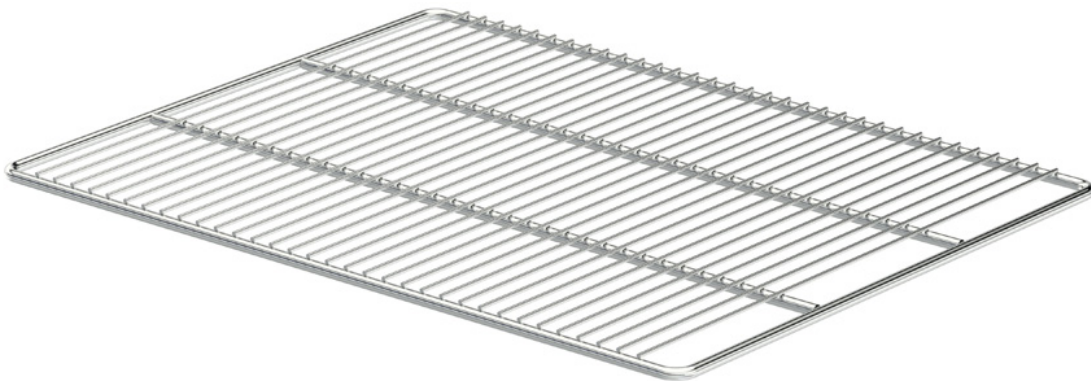

designed for scientists

IO T 2.10 Wire grid tray

/// Hoja de Datos

Wire grid tray, chrome plated

Dimensions (L x D) : 546 mm x 410 mm

Max. loading capacity: 20 kg

designed for scientists

Información Técnica

Dimensiones (An x Al x Pr) [mm]	547 x 11 x 405
Peso [kg]	1.9