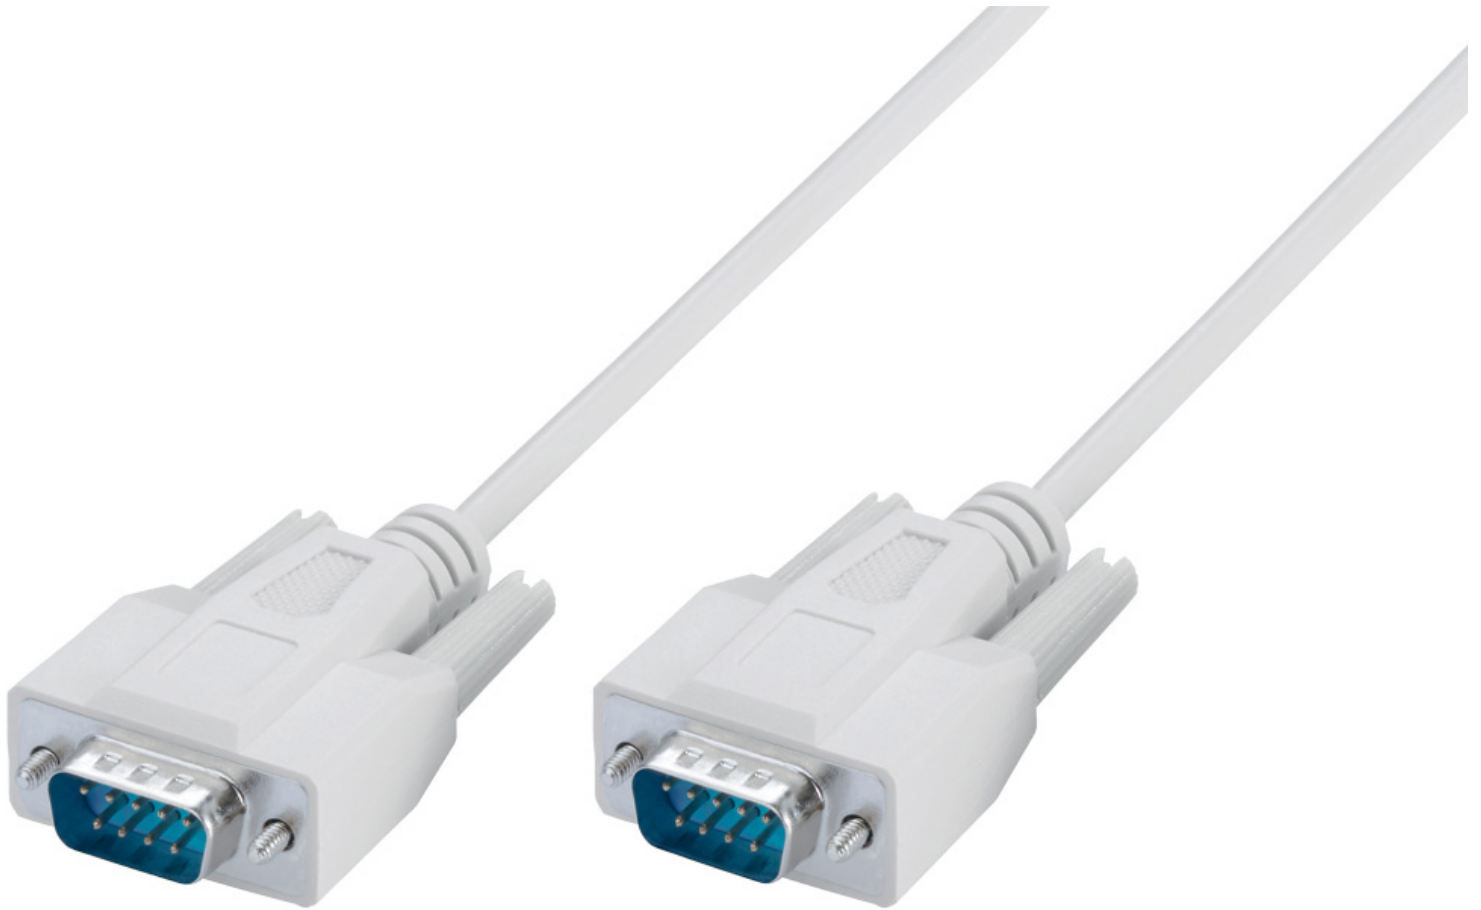

IKA

designed for scientists

PC 1.3 Cable

/// Hoja de Datos

Cable, crossed

Length: 1.5 m

www.ika.com

Sujeto a modificaciones técnicas

IKAworlwide

IKAworlwide /// #lookattheblue

@IKAworlwide

IKA

designed for scientists