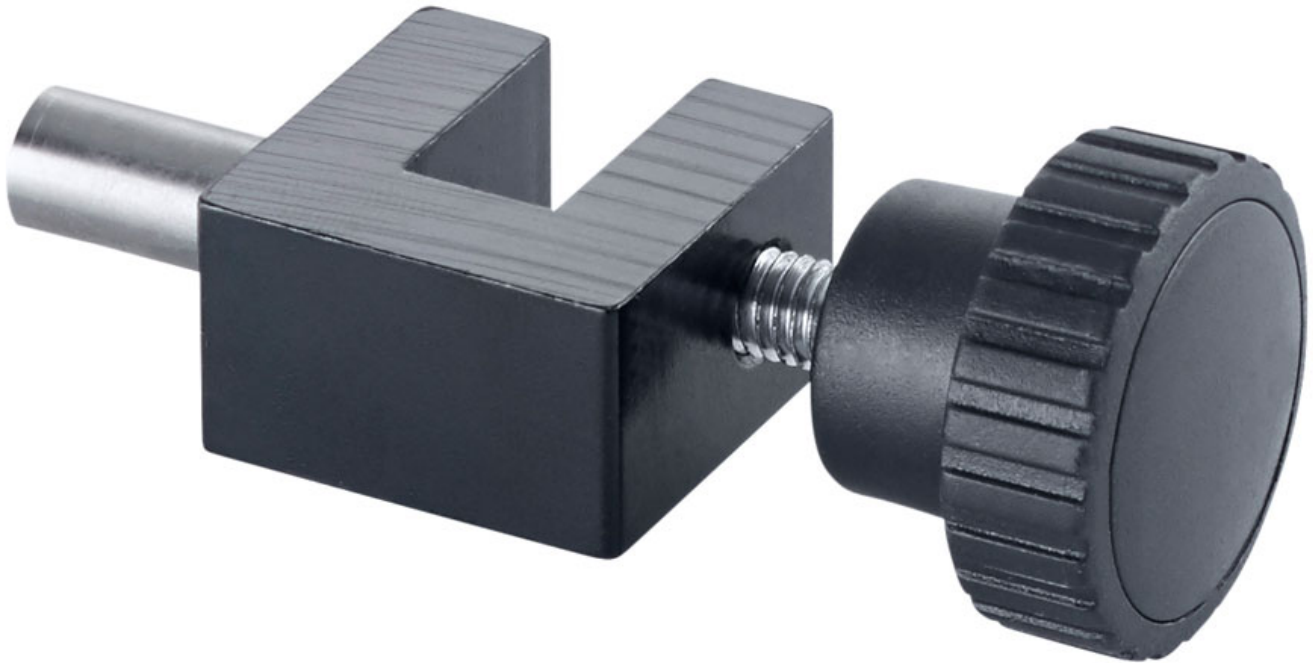

IKA

designed for scientists

AS 1.6 Clamping device

/// Hoja de Datos

designed for scientists

Información Técnica

Dimensiones (An x Al x Pr) [mm]	193 x 267 x 299
Peso [kg]	0.038
Temperatura ambiental permitida [°C]	5 - 40